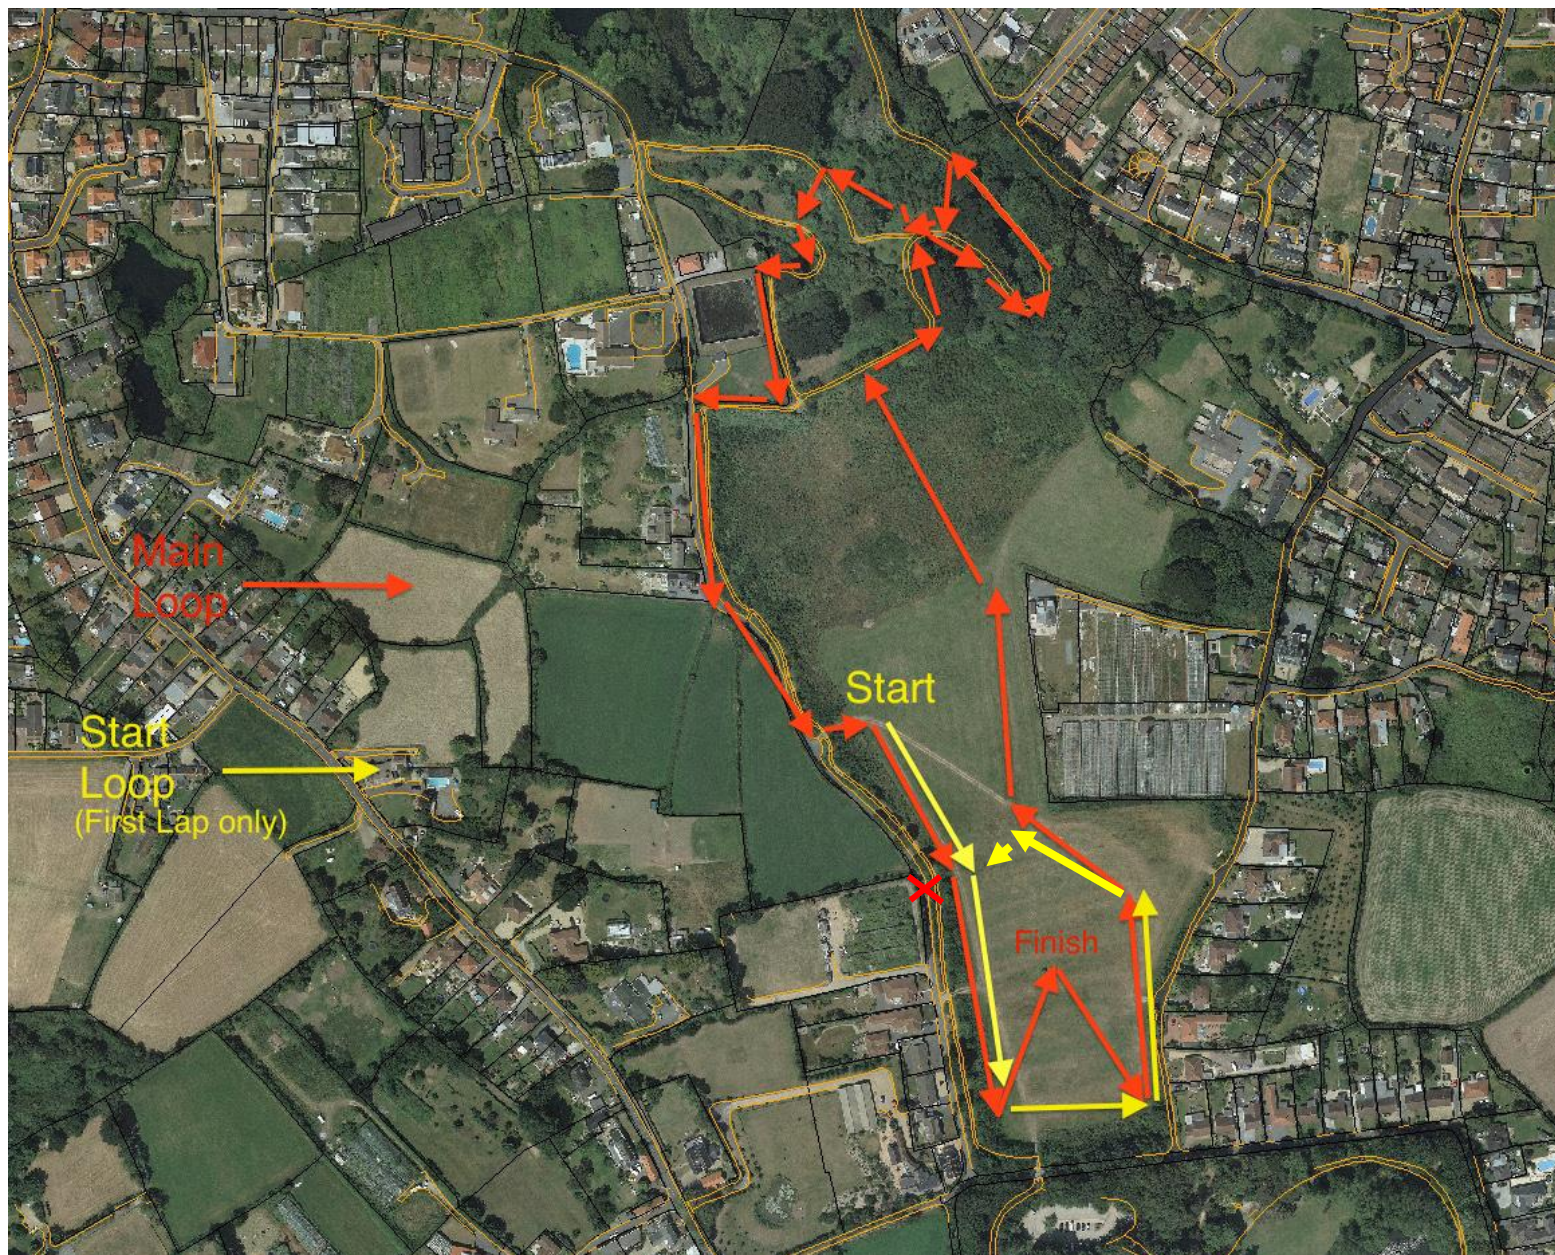

GIAAC-FNB 1 Mile Home Farm Loop

Div 1 = 6 laps/6M

Div 2& 3 = 4 laps/4M

Div 4, 5 = 3 laps/3M
&U15B

Div 6 = 2 laps 2M
&U15G, U13B/G

Opening Loop ?
Runners do a 400m
mini loop before
joining first circuit
at point X

**Limited Car
Parking at
Saumarez Park only**
– please share if
possible.